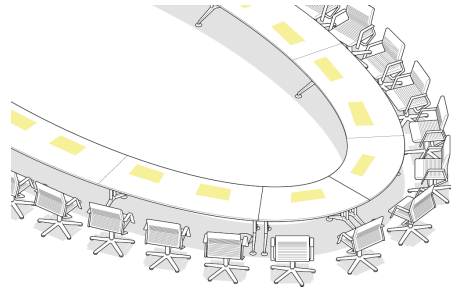

ANWENDUNGSBEISPIELE
APPLICATION EXAMPLES

FÜR KONFERENZEN

FOR CONFERENCES