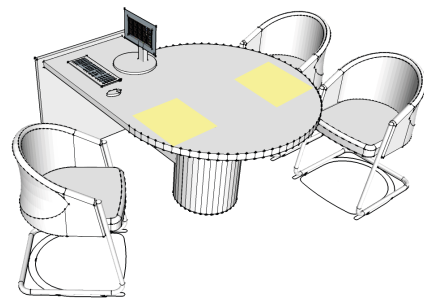

FÜR BERATUNGSUMGEBUNGEN

FOR CONSULTANTS